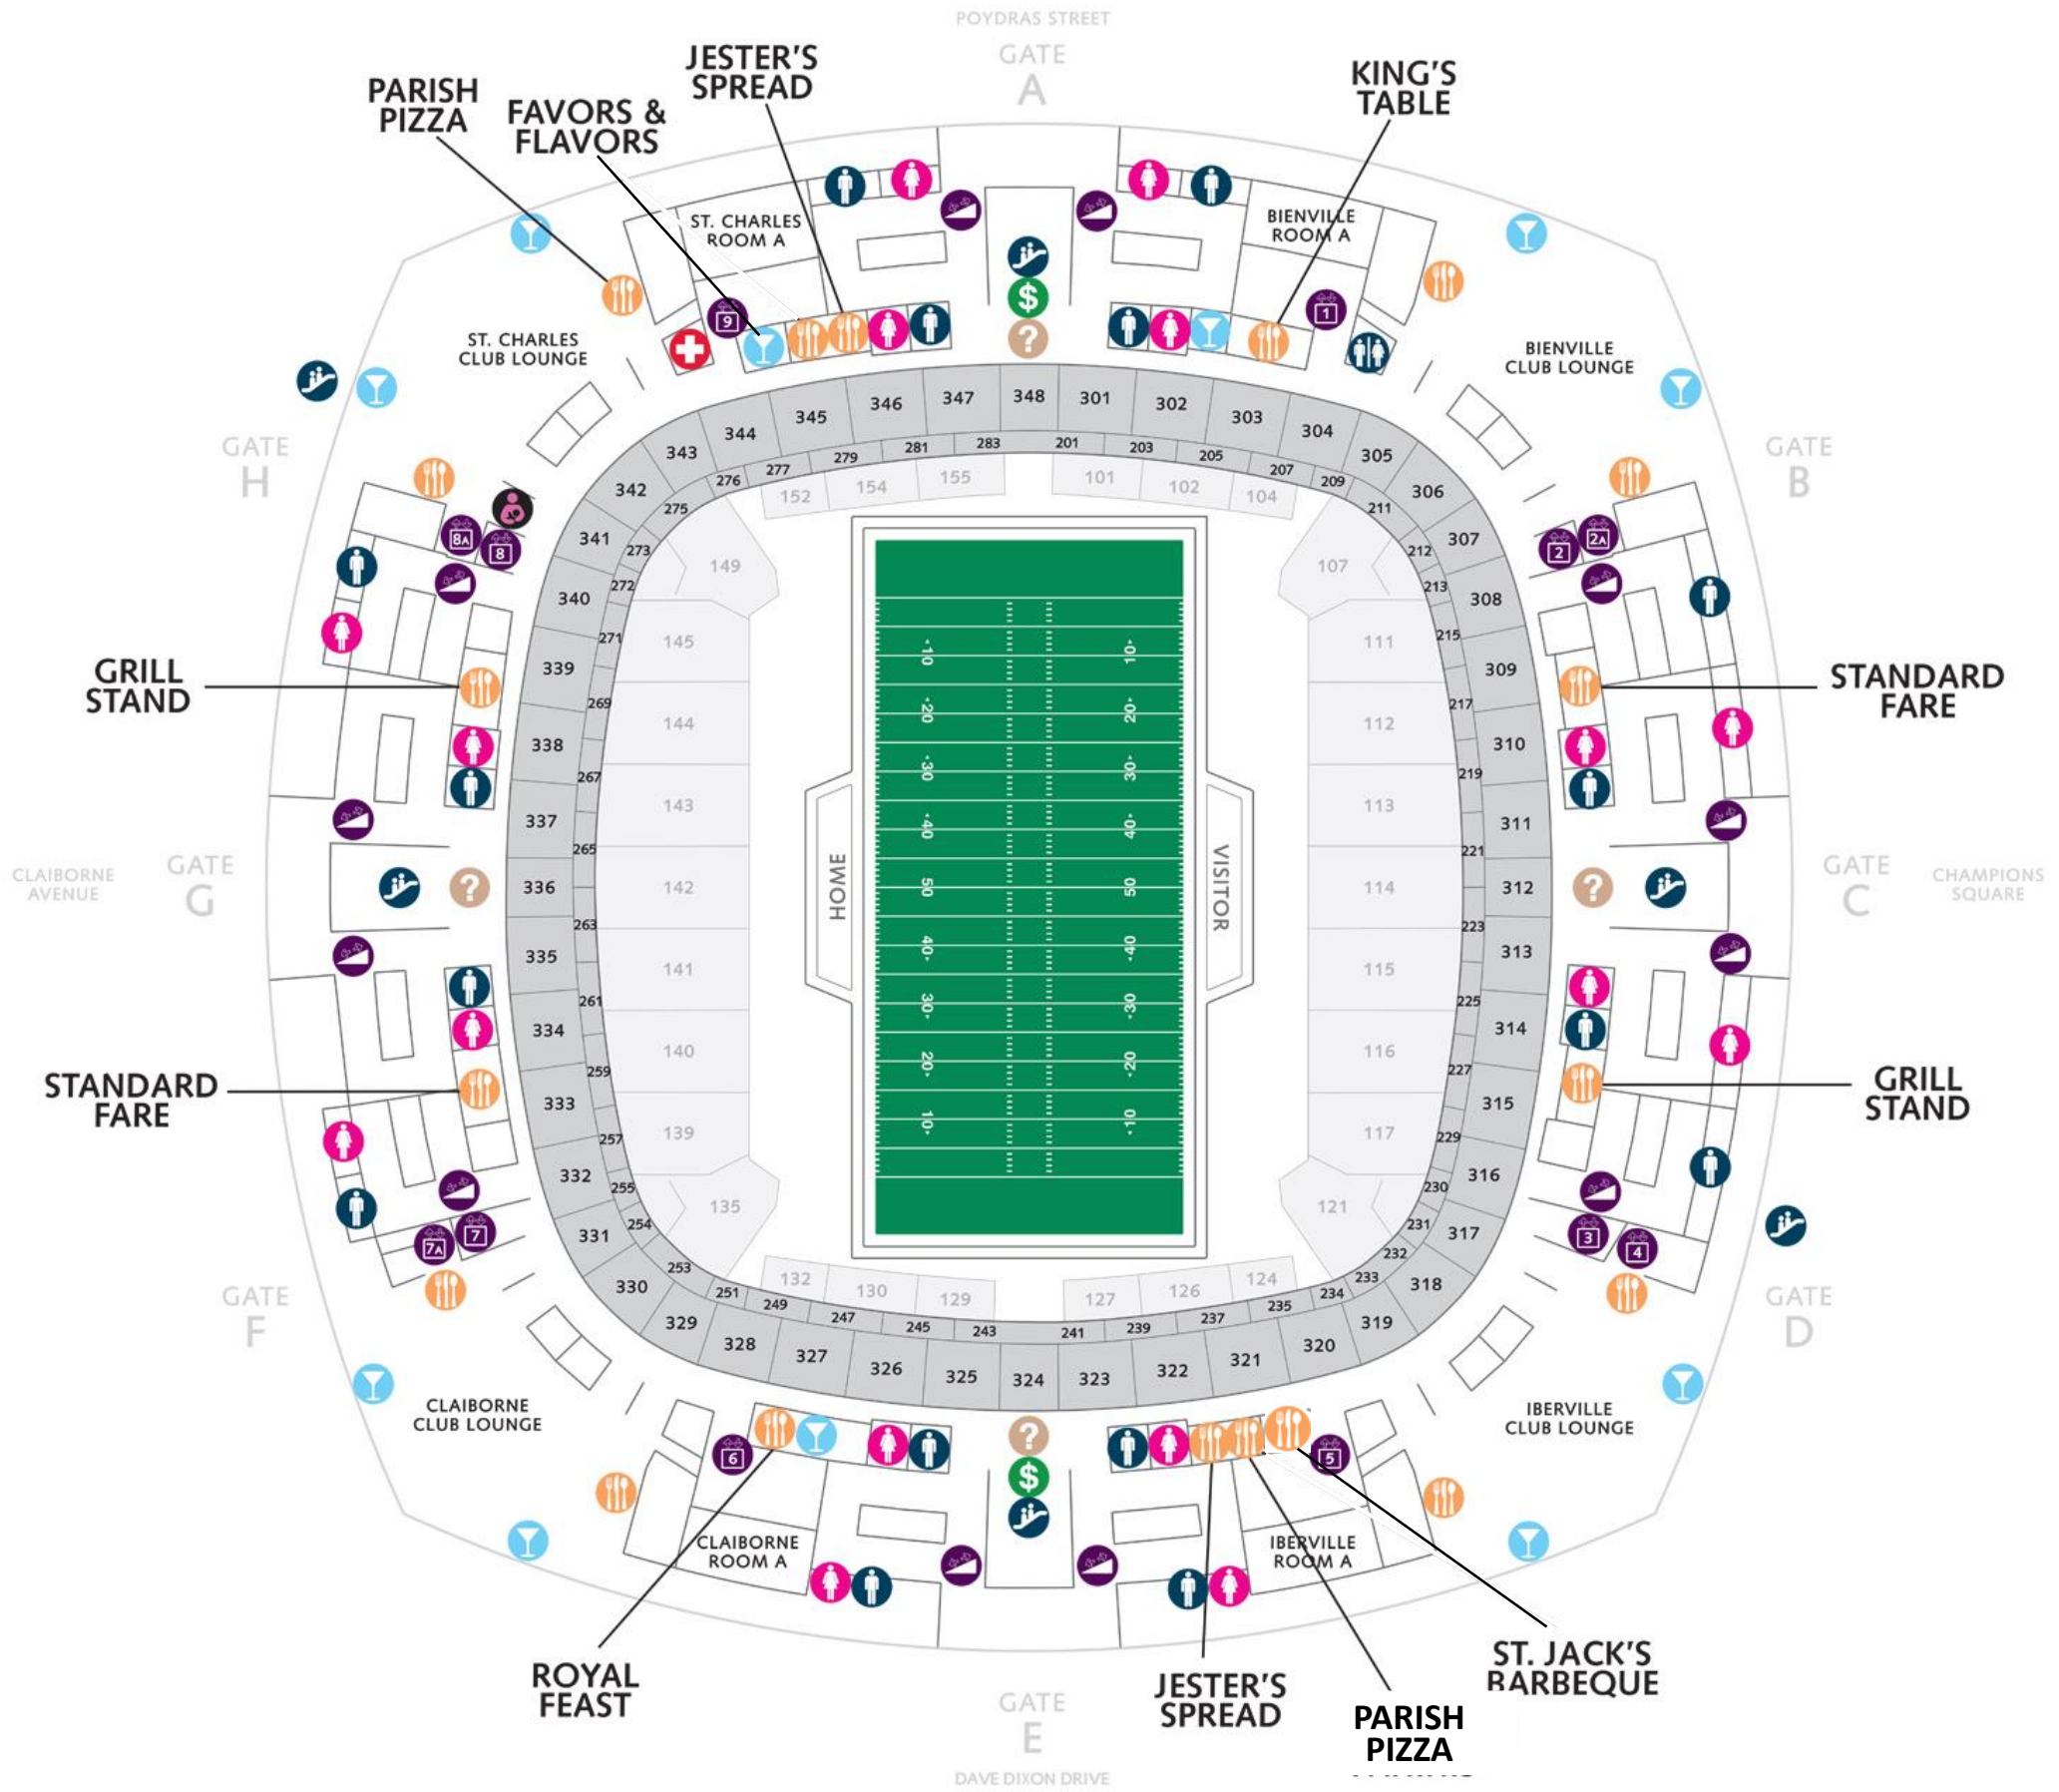

Loge Level Concessions

Club Concourse Grill Stand: (sections 227 & 269)

- Grilled Chicken Sandwich
- Dome Burger
- Alligator Burger
- Chicken Tenders
- Dome Dog
- Chili Cheese Fries
- Souvenir Popcorn

Club Concourse (Eat Fit NOLA): (sections 217 & 261)

- BBQ Shrimp & Cauliflower Grits
- Tuna Poke Bowl
- Chicken Salad Croissant
- Polynesian Shrimp Salad
- Mediterranean Salad
- Nachos
- Smoked Sausage
- Dome Dog
- Souvenir Popcorn

King's Table + Royal Feast: (sections 207 & 249)

- Beer Can Chicken Bowl
- Nachos
- Smoked Sausage
- Dome Dog
- Souvenir Popcorn
- Candy

Jester's Spread: (sections 239 & 281)

- Seafood Nachos
- Ultimate Nachos
- Nachos
- Dome Dog

St. Jacks BBQ: (section 237)

- Beer Can Chicken Bowl
- BBQ Pork Bowl
- Buffalo Chicken Pork Rinds
- BBQ Nachos
- BBQ Sandwich

Parish Pizza: (sections 237 & 279)

- Pizza by the Slice
- Cheese
- Pepperoni
- Veggie
- Gameday Pizza