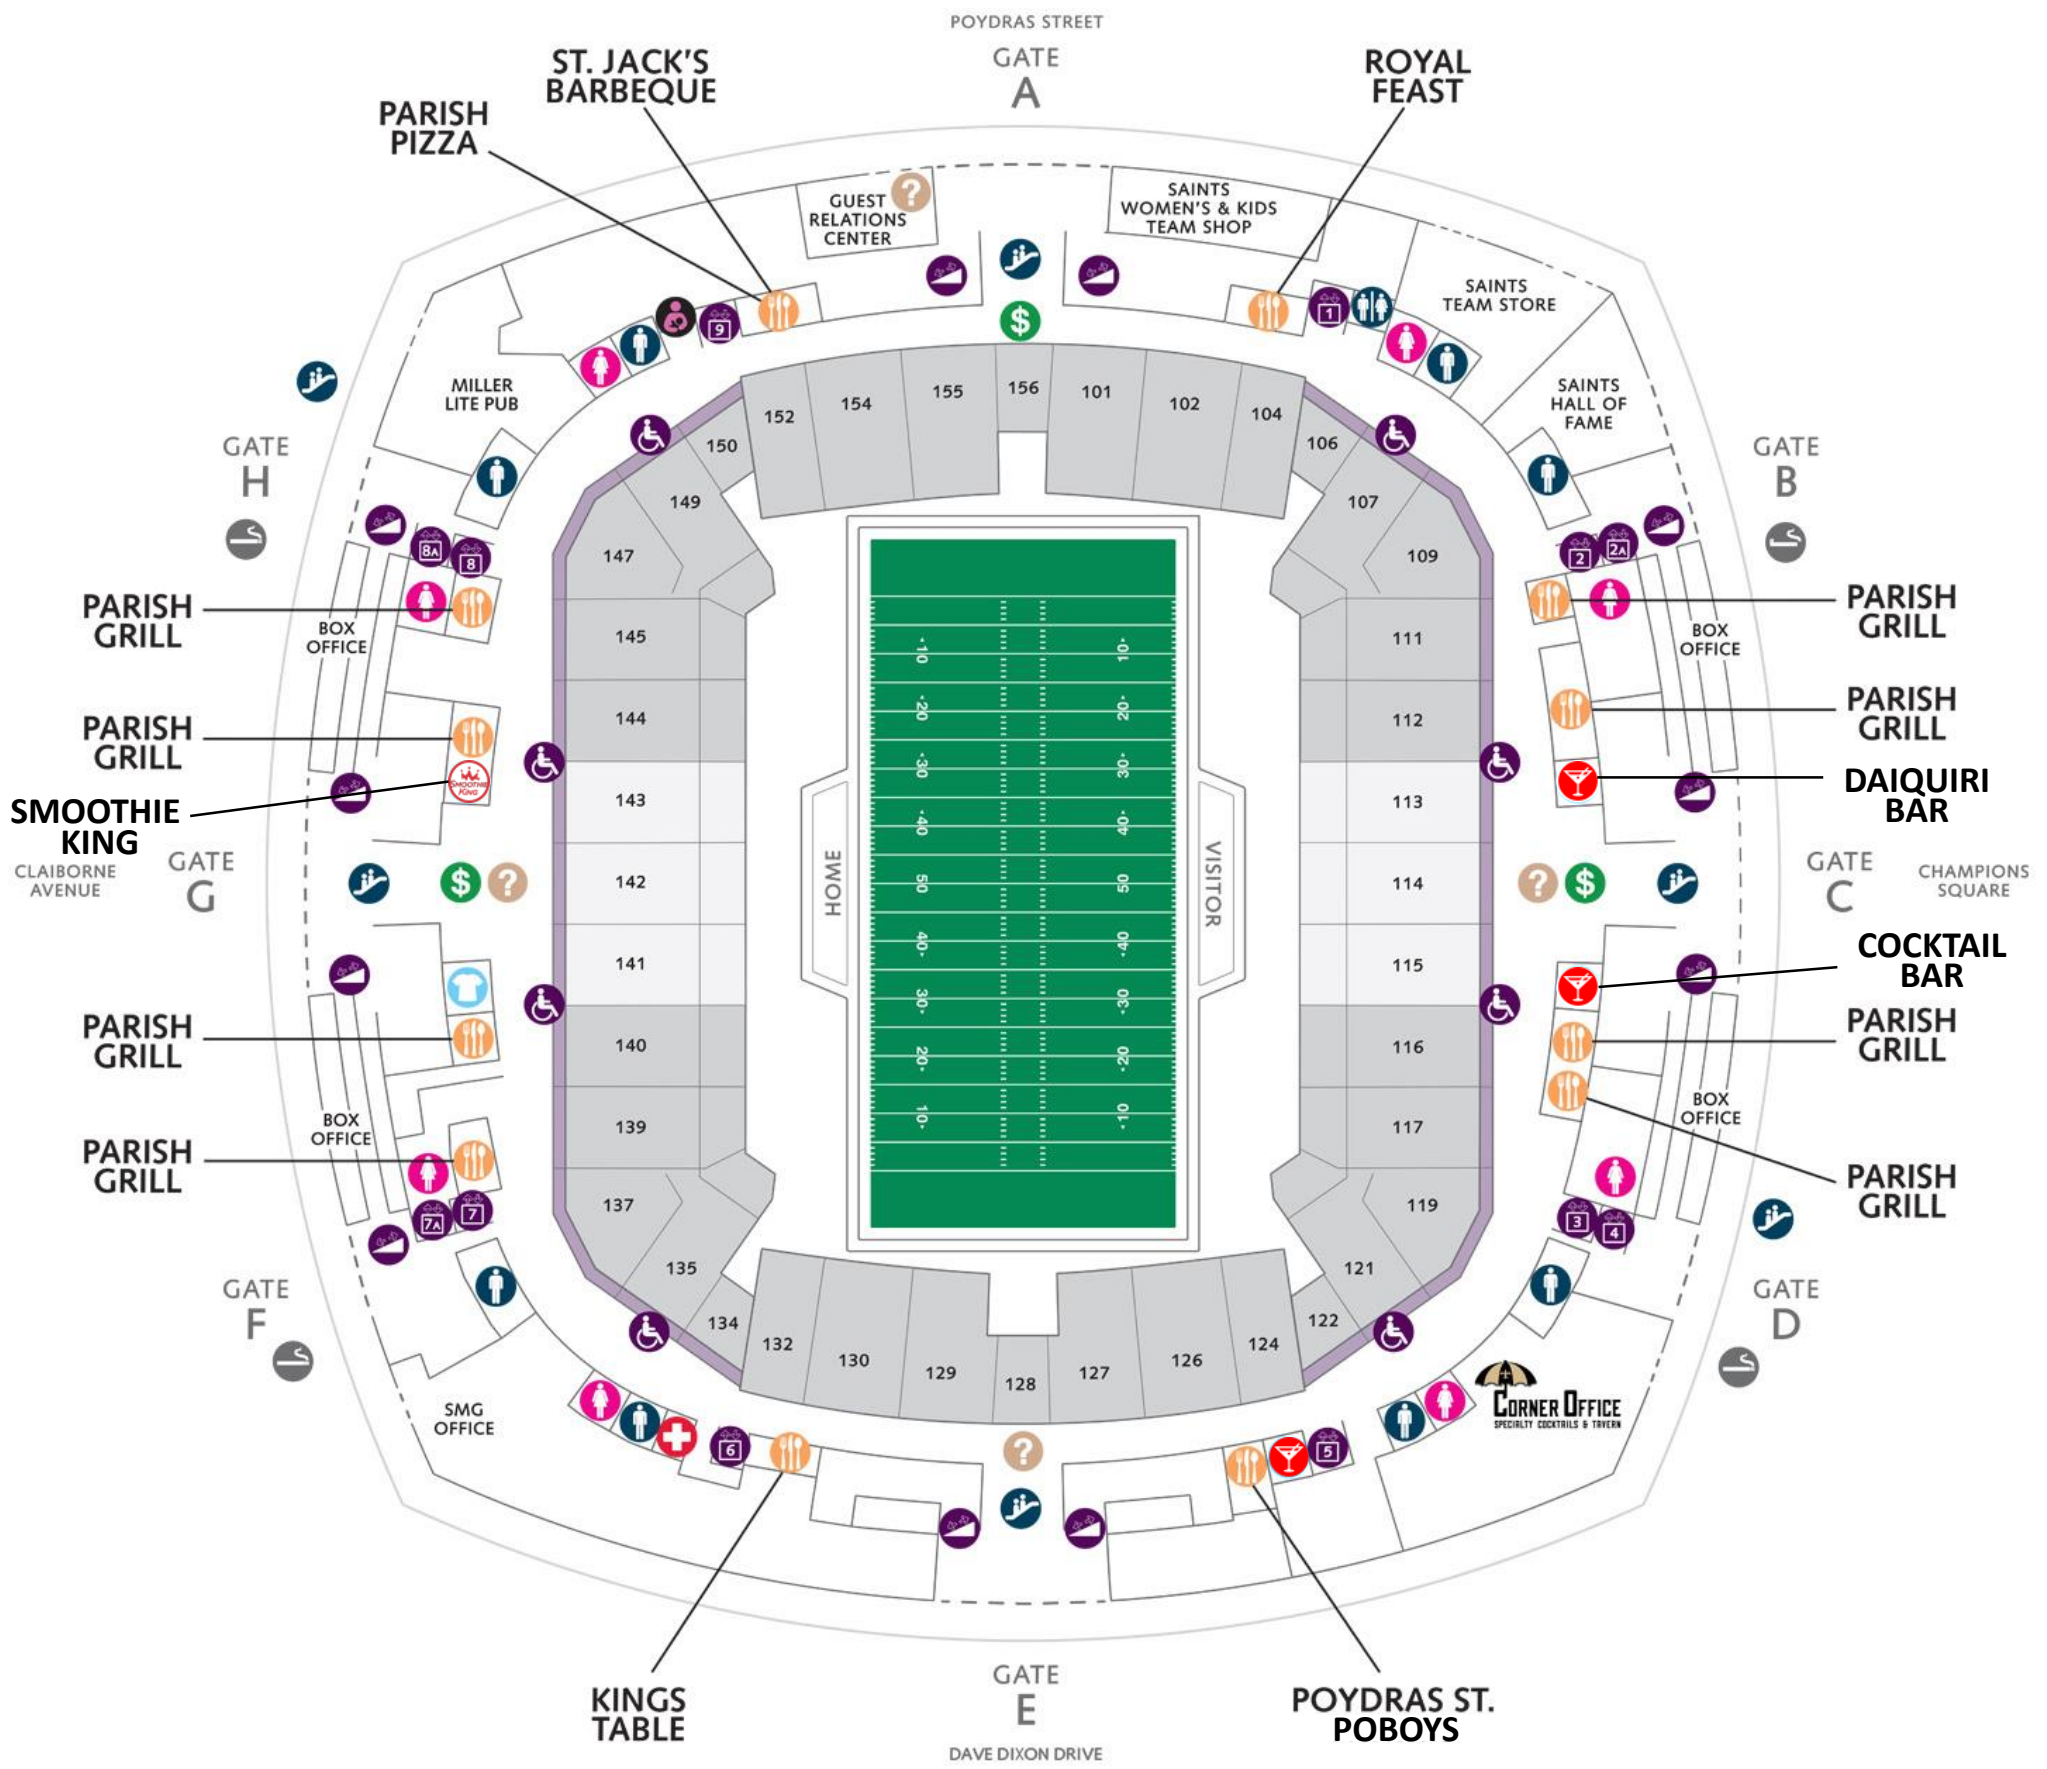

Plaza Level Concessions

Parish Grill:
(sections 111,117,139,145)
 Soft Shell Crab Poboy
 Shrimp Basket
 Shrimp Poboy
 Alligator Poboy
 Seafood Nachos
 Dome dog
 French Fries
 Souvenir Popcorn

Poydras St. Poboys:
(section 124)
 Oven Toasted Prime Rib Sand
 BBQ Shrimp Poboy
 Pork Belly & Sausage Poboy
 Pressed Cuban Sandwich

Parish Grill:
(sections 113,116,144,145)
 Grilled Chicken Sandwich
 Alligator Burger
 Dome Burger
 Chicken Tenders
 Dome Dog
 Chili Cheese Fries

St. Jacks BBQ:
(section 152)
 Beer Can Chicken Bowl
 BBQ Pork Bowl
 Buffalo Chicken Pork Rinds
 BBQ Nachos
 BBQ Sandwich

Royal Feast + King's Table:
(sections 104 & 132)
 Beer Can Chicken Bowl
 Nachos
 Smoked Sausage
 Dome Dog
 Souvenir Popcorn
 Candy

Parish Pizza:
(section 153)
 Pizza by the Slice
 Cheese
 Pepperoni
 Veggie
 Gameday Pizza