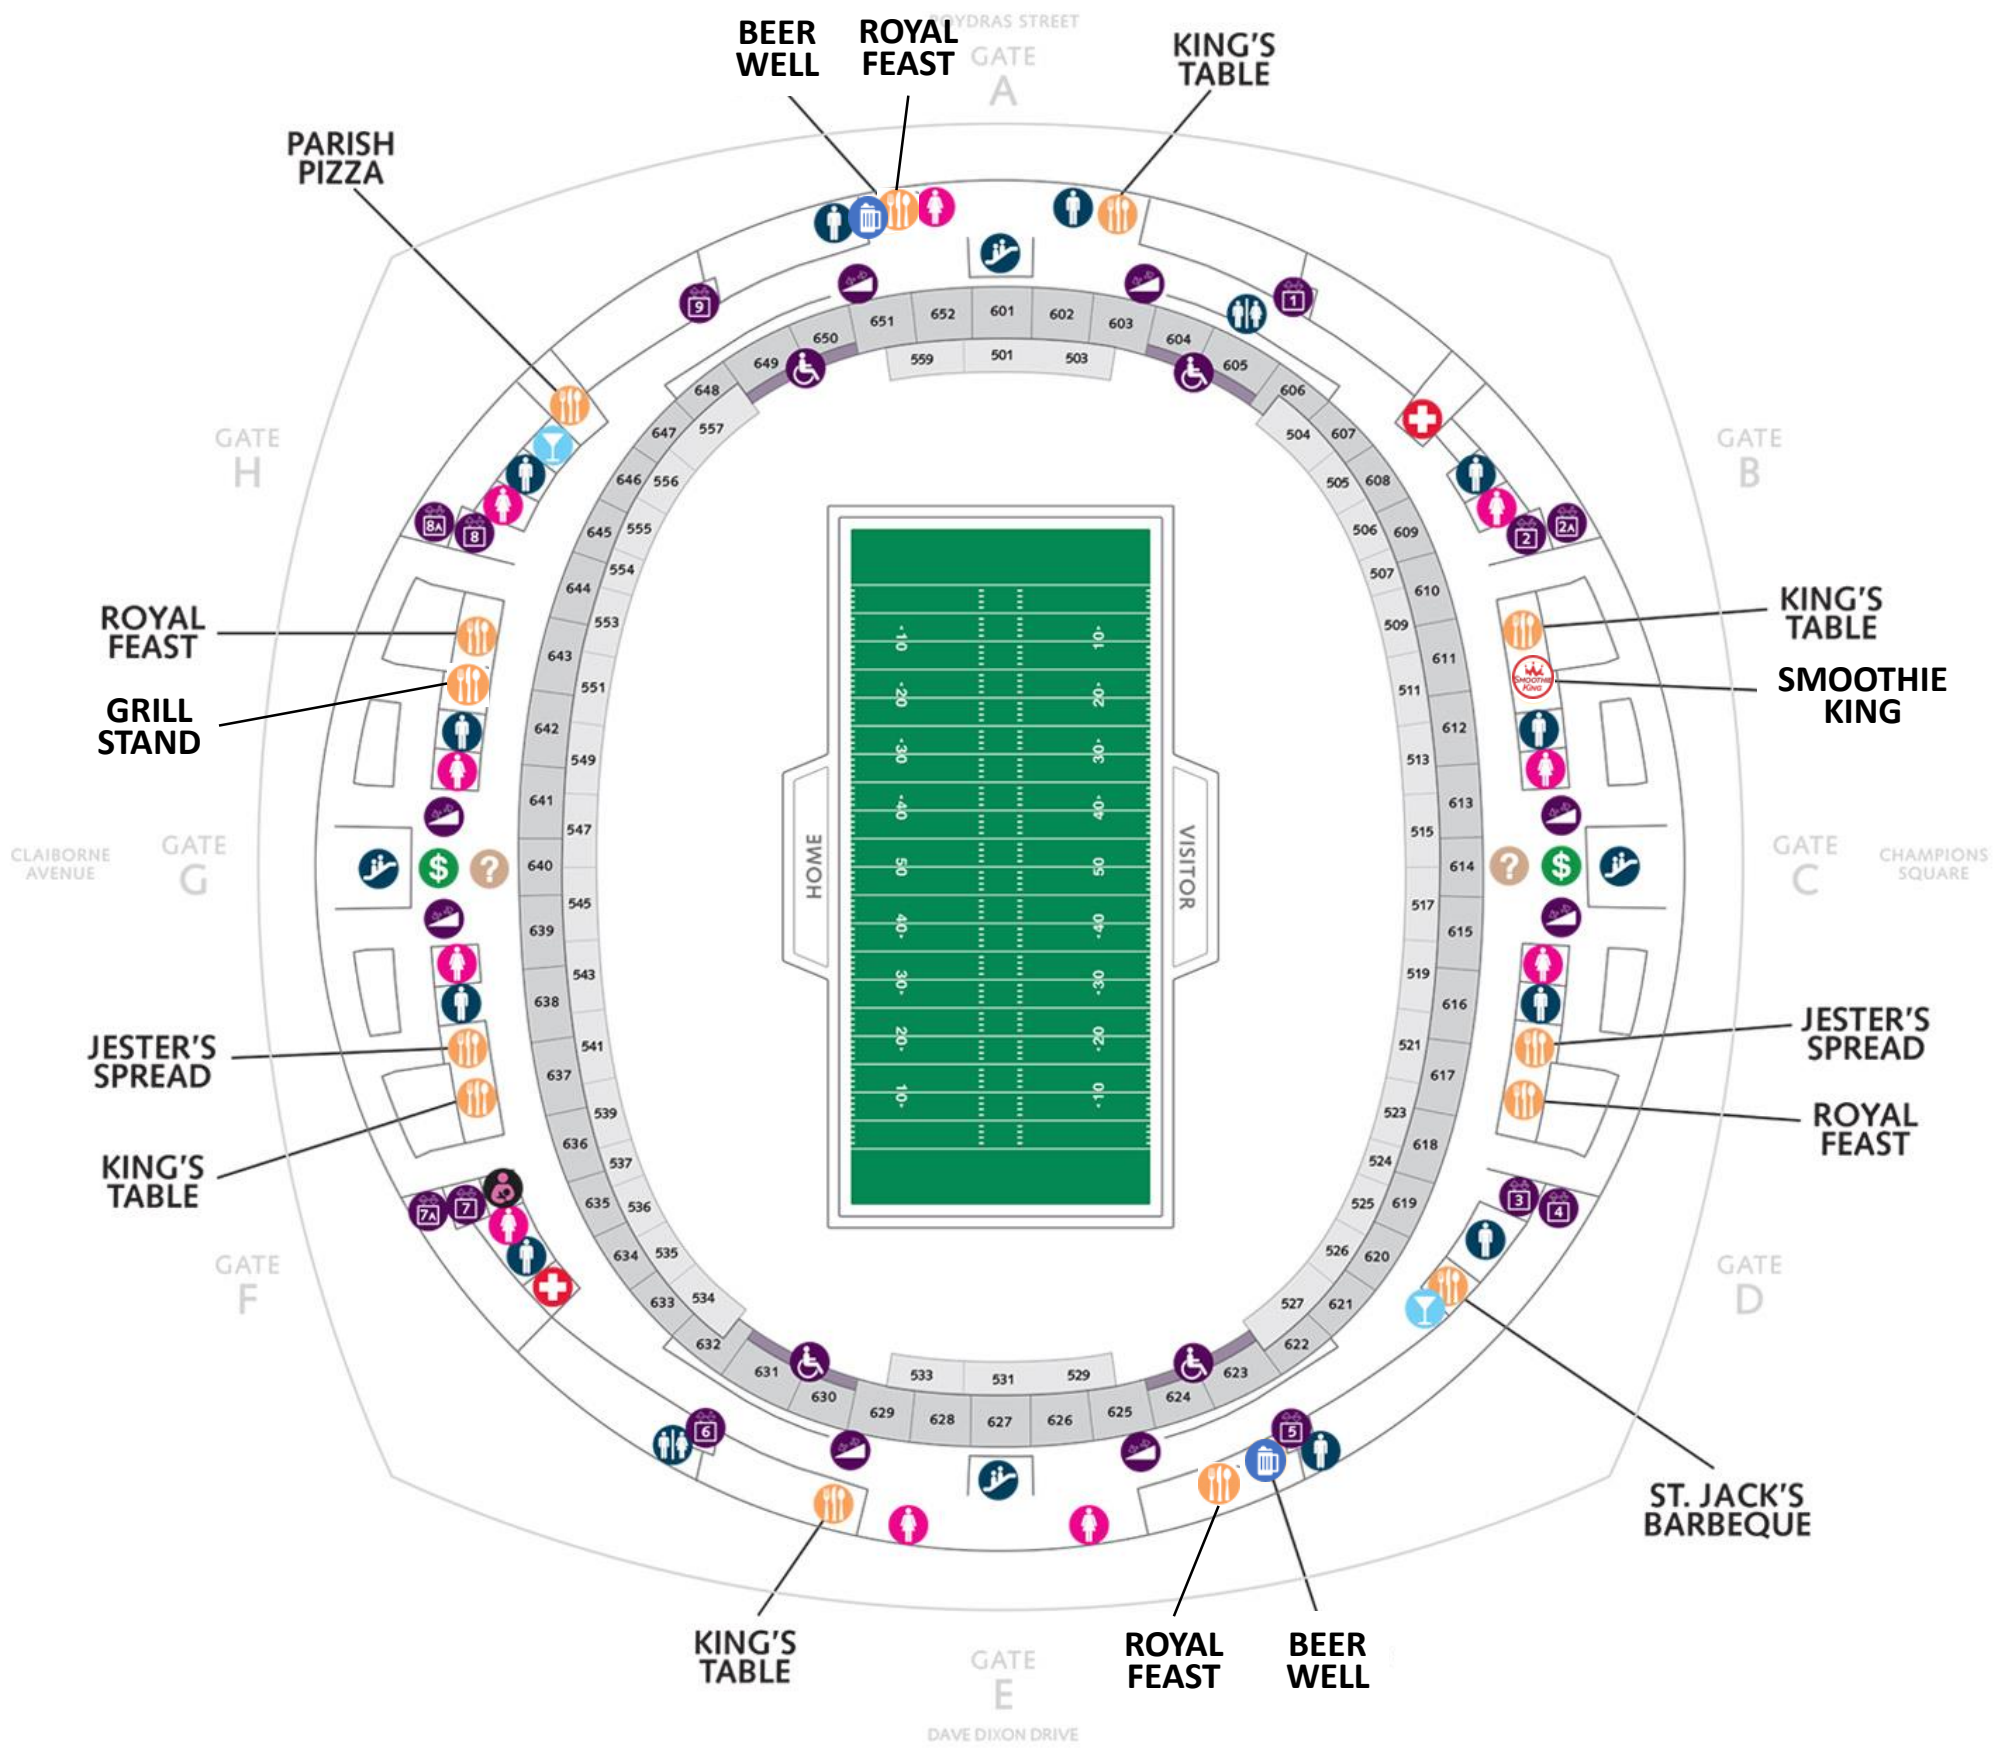

500 Terrace Level Concessions

King's Table:
(sections 503 & 533)
 Nachos
 Funnel Cake Fries
 Smoked Sausage
 Dome Dog
 Souvenir Popcorn

King's Table:
(sections 511 & 541)
 Chicken Wings
 Chicken Tender Cup
 Nachos
 Smoked Sausage
 Dome Dog
 Souvenir Popcorn
 Candy

Jester's Spread:
(sections 521 & 543)
 Seafood Nachos
 Ultimate Nachos
 Nachos
 Dome Dog

Royal Feast:
(sections 523 & 553)
 BBQ Shrimp Poboy
 Shrimp Poboy
 Nachos
 Smoked Sausage
 Dome Dog
 Souvenir Popcorn
 Candy

St. Jacks BBQ:
(section 526)
 Beer Can Chicken Bowl
 BBQ Pork Bowl
 Buffalo Chicken Pork Rinds
 BBQ Nachos
 BBQ Sandwich

Royal Feast:
(sections 529 & 559)
 Nachos
 Smoked Sausage
 Dome Dog

Beer Well:
(sections 529 & 559)
 Bottle & Draft Beer
 Local Craft Beer

Grill Stand:
(section 551)
 BBQ Burger
 Dome Burger
 Grilled Chicken Sandwich
 Dome Dog

Parish Pizza:
(section 555)
 Pizza by the Slice
 Cheese
 Pepperoni
 Veggie
 Gameday Pizza