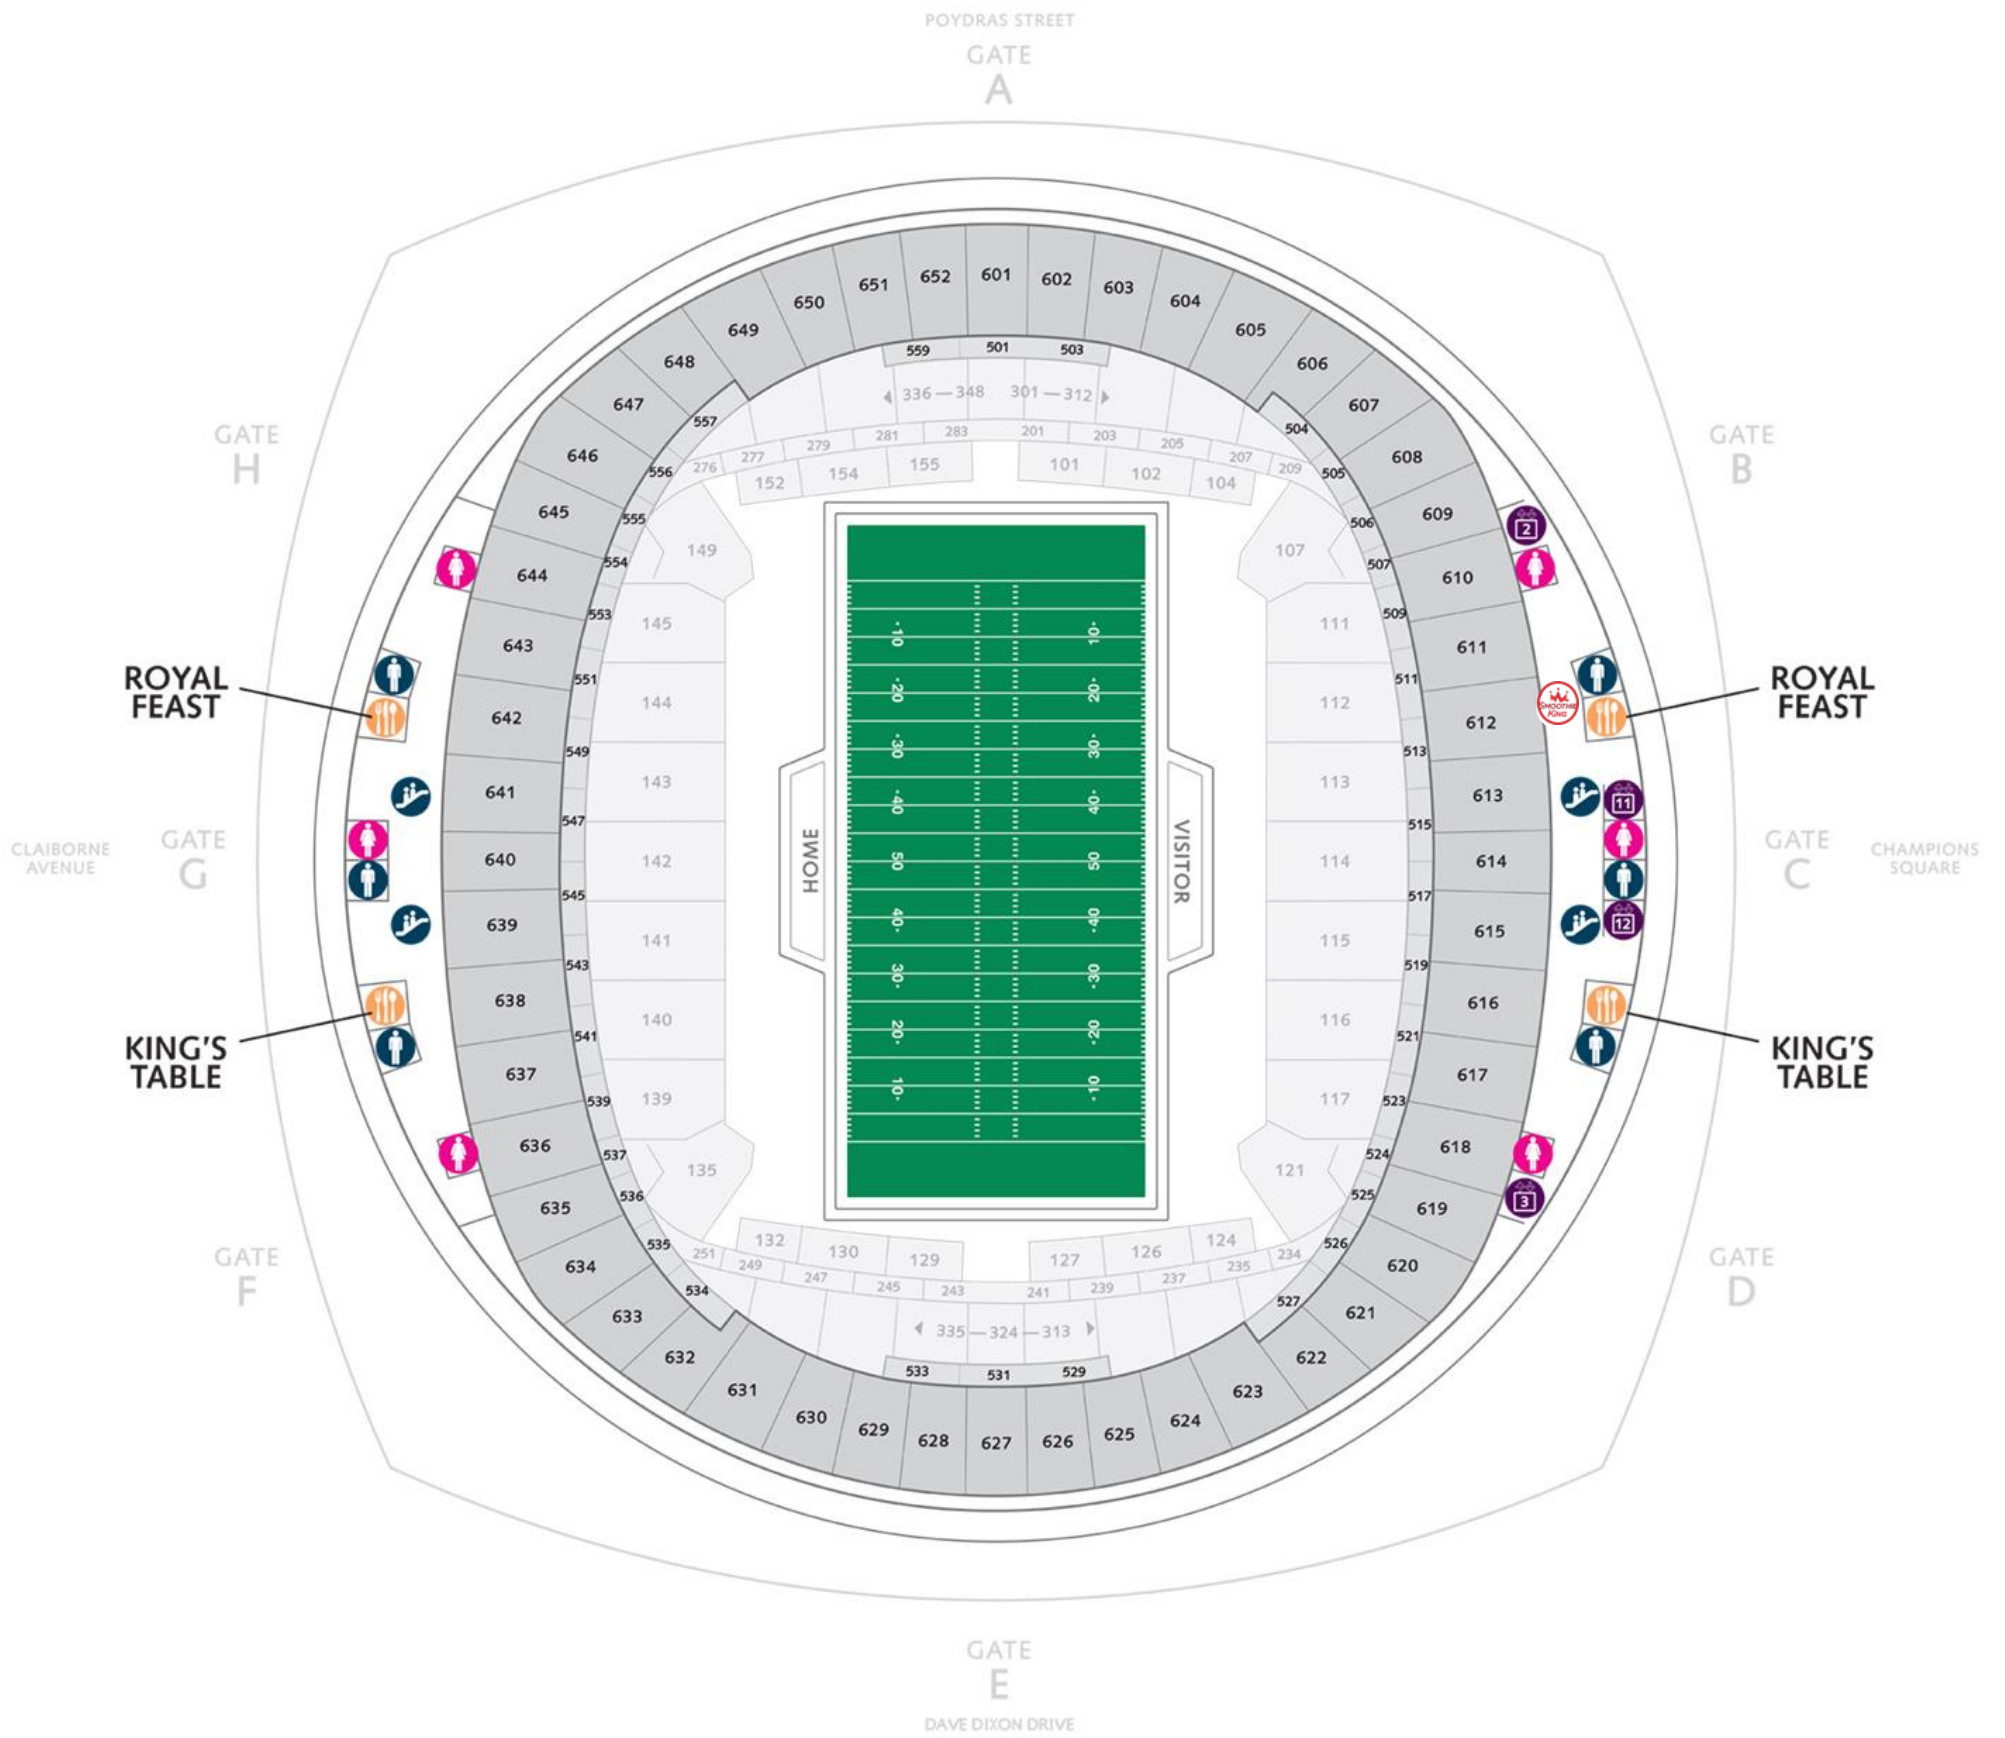

600 Terrace Level Concessions

**King's Table + Royal Feast:
(sections 612, 616, 638, & 642)**

- Seafood Nachos
- Ultimate Nachos
- Nachos
- Dome Dog
- Souvenir Popcorn
- Peanuts