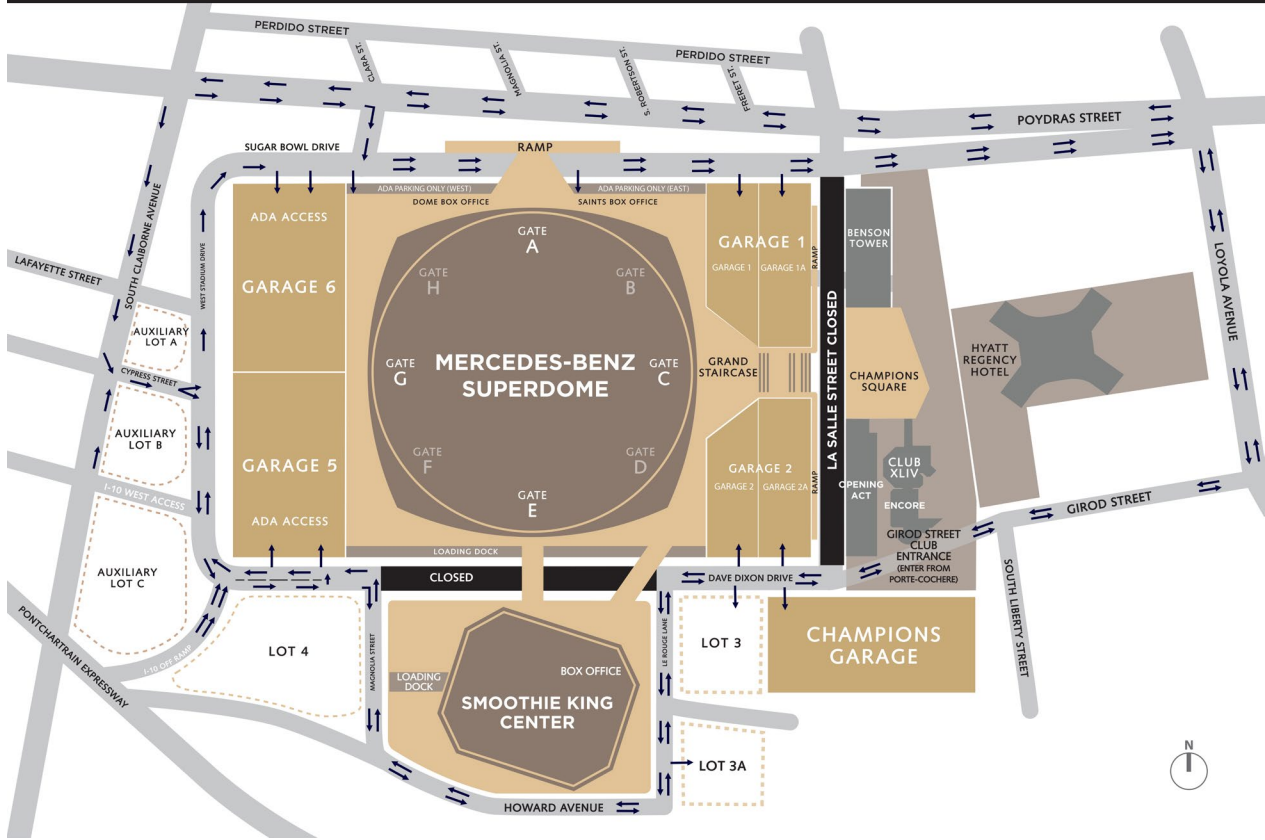

SAINTS GAME DAY TRAFFIC PATTERN MAP

2016 SEASON

2016 NEW ORLEANS SAINTS GAMEDAY INGRESS TRAFFIC + PARKING MAP